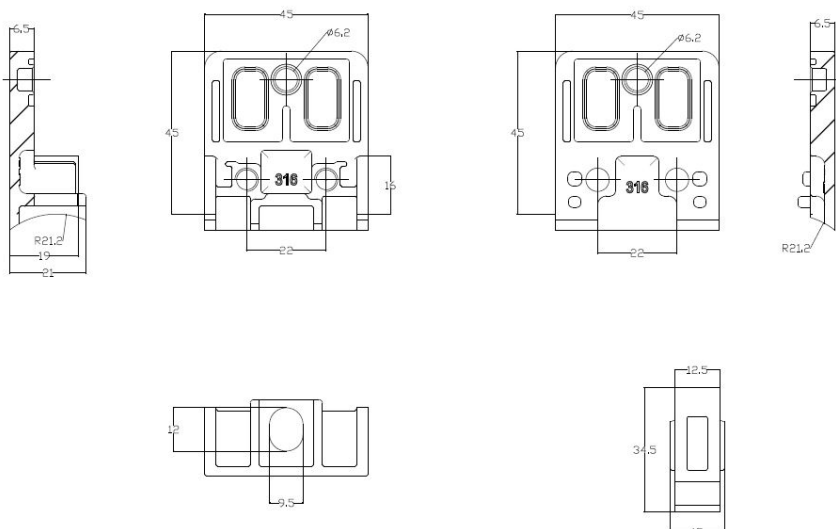

PRODUCT SHEET

Description:

Glass Clamp "Square" 45x45x27mm, SS316-SSS, \varnothing 42,4, W/Bottom 8-10,76mm Glass Thickness, Without Safety Pin & Cushions,, (Cushion Model C) Max Load Capacity Pr.Pcs: 50Kg, 10000

Item number:

22.10.722-0

Units	Box	Carton	HS Code	Barcode
Pcs.	4	40	8302419000	 5704866503150

SISO A/S

Mileparken 11
DK-2740 Skovlunde
Denmark
VAT: DK 24786013

Phone +45 45 830 900

www.siso.dk
siso@siso.dk

Danske Bank
Nytorv Branch
Copenhagen
SWIFT: DABADKKK